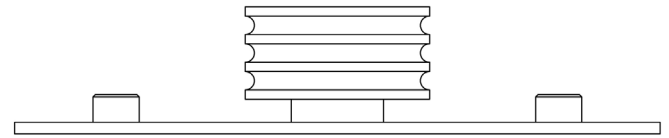

CODE

HOX-440-5090

DESCRIPTION

Sturt Cabinet Knob
Plain Backplate

STANDARDS

PRODUCT SPECIFICATION

- Matt lacquered solid brass
- 96mm centres
- Available in Ø30mm
- Matching cupboard handles available
- *We strongly recommend requesting a sample before committing to any cutting or drilling*

FINISHES

- Antique Brass
- Dark Bronze
- Matt Black
- Polished Nickel
- Satin Brass
- Satin Nickel

CODE

HOX-440AB-5090AB
HOX-440DB-5090DB
HOX-440MB-5090MB
HOX-440PN-5090PN
HOX-440SB-5090SB
HOX-440SN-5090SN