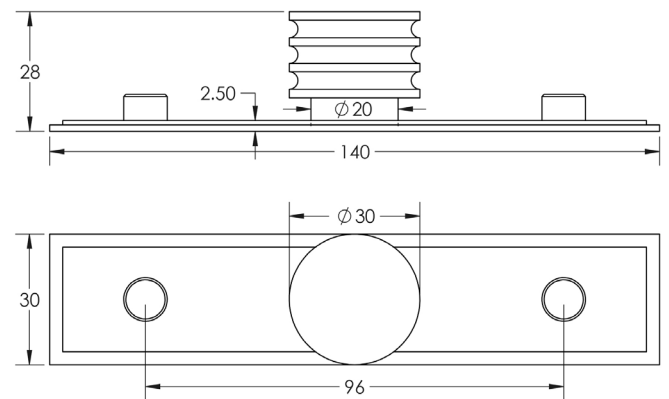

CODE

HOX-430-6090

DESCRIPTION

Sturt Cabinet Knob
Stepped Backplate

STANDARDS

PRODUCT SPECIFICATION

- Matt lacquered solid brass
- 96mm centres
- Available in Ø40mm
- Matching cupboard handles available
- *We strongly recommend requesting a sample before committing to any cutting or drilling*

TECHNICAL DRAWING

FINISHES

CODE

| | | |
|--|-----------------|------------------|
|  | Antique Brass | HOX-430AB-6090AB |
|  | Dark Bronze | HOX-430DB-6090DB |
|  | Matt Black | HOX-430MB-6090MB |
|  | Polished Nickel | HOX-430PN-6090PN |
|  | Satin Brass | HOX-430SB-6090SB |
|  | Satin Nickel | HOX-430SN-6090SN |