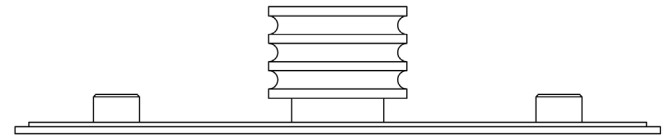

CODE

HOX-430-6090

DESCRIPTION

Sturt Cabinet Knob
Stepped Backplate

STANDARDS

PRODUCT SPECIFICATION

- Matt lacquered solid brass
- 96mm centres
- Available in Ø40mm
- Matching cupboard handles available
- *We strongly recommend requesting a sample before committing to any cutting or drilling*