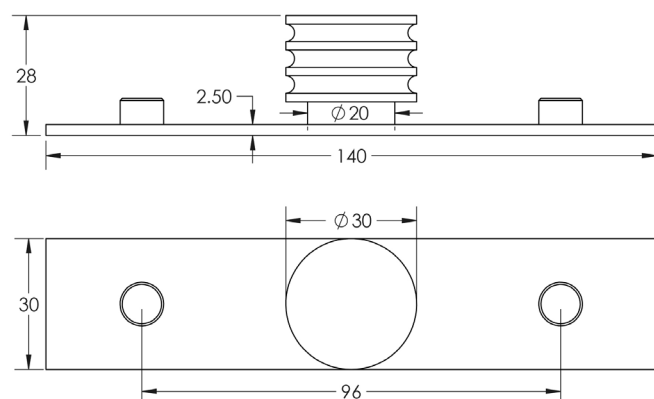

TECHNICAL DRAWING

FINISHES

CODE

	Antique Brass	HOX-430AB-5090AB
	Dark Bronze	HOX-430DB-5090DB
	Matt Black	HOX-430MB-5090MB
	Polished Nickel	HOX-430PN-5090PN
	Satin Brass	HOX-430SB-5090SB
	Satin Nickel	HOX-430SN-5090SN