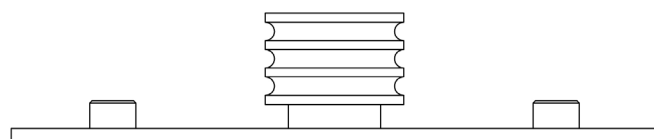

CODE

HOX-430-5090

DESCRIPTION

Sturt Cabinet Knob
Plain Backplate

STANDARDS

PRODUCT SPECIFICATION

- Matt lacquered solid brass
- 96mm centres
- Available in Ø40mm
- Matching cupboard handles available
- *We strongly recommend requesting a sample before committing to any cutting or drilling*