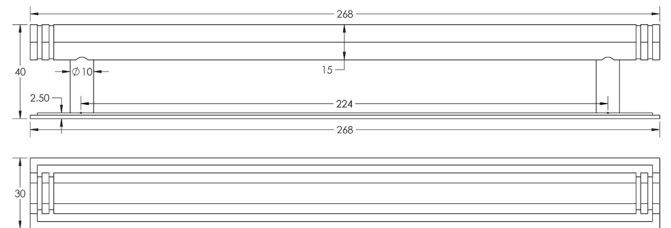

CODE

HOX-360-6060

DESCRIPTION

Nile Cabinet Handle
Stepped Backplate

STANDARDS

PRODUCT SPECIFICATION

- Matt lacquered solid brass
- 224mm centres
- Available in 96mm centres
- Matching cupboard knobs available

TECHNICAL DRAWING

FINISHES

CODE

	Antique Brass	HOX-360AB-6060AB
	Dark Bronze	HOX-360DB-6060DB
	Matt Black	HOX-360MB-6060MB
	Polished Nickel	HOX-360PN-6060PN
	Satin Brass	HOX-360SB-6060SB
	Satin Nickel	HOX-360SN-6060SN