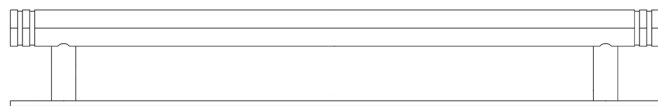

CODE

HOX-360-5060

DESCRIPTION

Nile Cabinet Handle
Plain Backplate

STANDARDS

PRODUCT SPECIFICATION

- Matt lacquered solid brass
- 224mm centres
- Available in 96mm centres
- Matching cupboard knobs available

TECHNICAL DRAWING

FINISHES

CODE

 Antique Brass	HOX-360AB-5060AB
 Dark Bronze	HOX-360DB-5060DB
 Matt Black	HOX-360MB-5060MB
 Polished Nickel	HOX-360PN-5060PN
 Satin Brass	HOX-360SB-5060SB
 Satin Nickel	HOX-360SN-5060SN