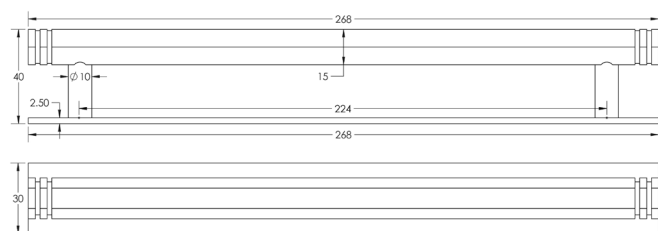

CODE

HOX-360-5060

DESCRIPTION

Nile Cabinet Handle
Plain Backplate

STANDARDS

PRODUCT SPECIFICATION

- Matt lacquered solid brass
- 224mm centres
- Available in 96mm centres
- Matching cupboard knobs available

TECHNICAL DRAWING

FINISHES

CODE

 Antique Brass	HOX-360AB-5060AB
 Dark Bronze	HOX-360DB-5060DB
 Matt Black	HOX-360MB-5060MB
 Polished Nickel	HOX-360PN-5060PN
 Satin Brass	HOX-360SB-5060SB
 Satin Nickel	HOX-360SN-5060SN