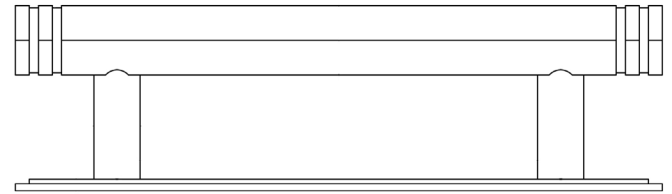

CODE

HOX-350-6050

DESCRIPTION

Nile Cabinet Handle
Stepped Backplate

STANDARDS

PRODUCT SPECIFICATION

- Matt lacquered solid brass
- 96mm centres
- Available in 224mm centres
- Matching cupboard knobs available
- *We strongly recommend requesting a sample before committing to any cutting or drilling*

TECHNICAL DRAWING

FINISHES

CODE

	Antique Brass	HOX-350AB-6050AB
	Dark Bronze	HOX-350DB-6050DB
	Matt Black	HOX-350MB-6050MB
	Polished Nickel	HOX-350PN-6050PN
	Satin Brass	HOX-350SB-6050SB
	Satin Nickel	HOX-350SN-6050SN