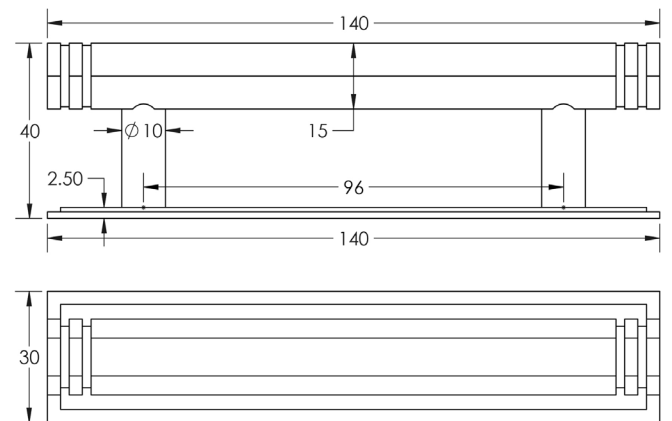

CODE

HOX-350-6050

DESCRIPTION

Nile Cabinet Handle
Stepped Backplate

STANDARDS

PRODUCT SPECIFICATION

- Matt lacquered solid brass
- 96mm centres
- Available in 224mm centres
- Matching cupboard knobs available
- *We strongly recommend requesting a sample before committing to any cutting or drilling*

TECHNICAL DRAWING

FINISHES

CODE

	Antique Brass	HOX-350AB-6050AB
	Dark Bronze	HOX-350DB-6050DB
	Matt Black	HOX-350MB-6050MB
	Polished Nickel	HOX-350PN-6050PN
	Satin Brass	HOX-350SB-6050SB
	Satin Nickel	HOX-350SN-6050SN