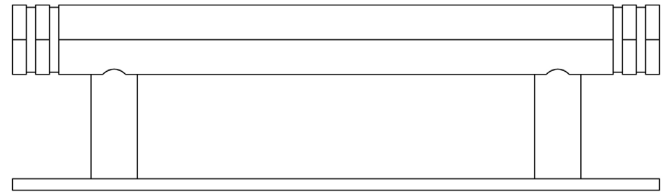

CODE

HOX-350-5050

DESCRIPTION

Nile Cabinet Handle
Plain Backplate

STANDARDS

PRODUCT SPECIFICATION

- Matt lacquered solid brass
- 96mm centres
- Available in 224mm centres
- Matching cupboard knobs available
- *We strongly recommend requesting a sample before committing to any cutting or drilling*

TECHNICAL DRAWING

FINISHES

CODE

	Antique Brass	HOX-350AB-5050AB
	Dark Bronze	HOX-350DB-5050DB
	Matt Black	HOX-350MB-5050MB
	Polished Nickel	HOX-350PN-5050PN
	Satin Brass	HOX-350SB-5050SB
	Satin Nickel	HOX-350SN-5050SN