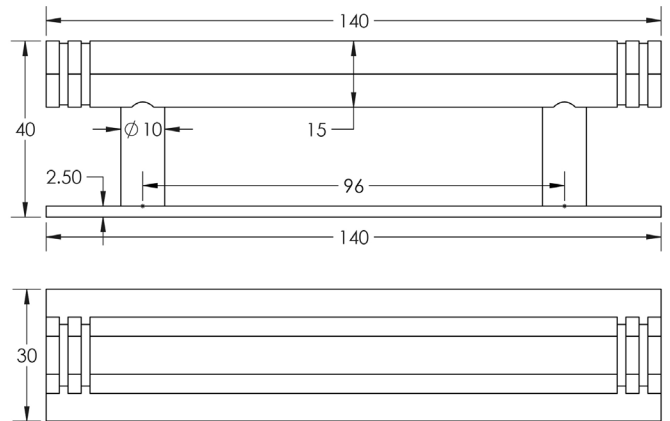

CODE

HOX-350-5050

DESCRIPTION

Nile Cabinet Handle
Plain Backplate

STANDARDS

PRODUCT SPECIFICATION

- Matt lacquered solid brass
- 96mm centres
- Available in 224mm centres
- Matching cupboard knobs available
- *We strongly recommend requesting a sample before committing to any cutting or drilling*

TECHNICAL DRAWING

FINISHES

CODE

	Antique Brass	HOX-350AB-5050AB
	Dark Bronze	HOX-350DB-5050DB
	Matt Black	HOX-350MB-5050MB
	Polished Nickel	HOX-350PN-5050PN
	Satin Brass	HOX-350SB-5050SB
	Satin Nickel	HOX-350SN-5050SN