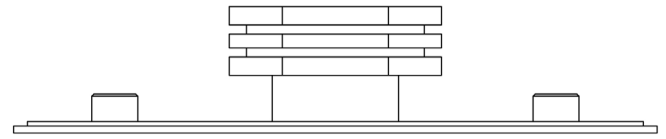

CODE

HOX-340-6090

DESCRIPTION

Nile Cabinet Knob
Stepped Backplate

STANDARDS

PRODUCT SPECIFICATION

- Matt lacquered solid brass
- 96mm centres
- Available in Ø30mm
- Matching cupboard handles available
- *We strongly recommend requesting a sample before committing to any cutting or drilling*

FINISHES

- Antique Brass
- Dark Bronze
- Matt Black
- Polished Nickel
- Satin Brass
- Satin Nickel

CODE

HOX-340AB-6090AB
HOX-340DB-6090DB
HOX-340MB-6090MB
HOX-340PN-6090PN
HOX-340SB-6090SB
HOX-340SN-6090SN