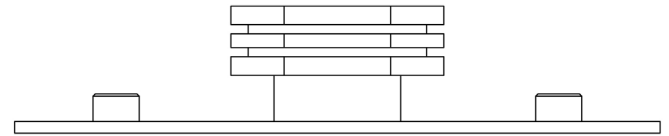

CODE

HOX-340-5090

DESCRIPTION

Nile Cabinet Knob
Plain Backplate

STANDARDS

PRODUCT SPECIFICATION

- Matt lacquered solid brass
- 96mm centres
- Available in Ø30mm
- Matching cupboard handles available
- *We strongly recommend requesting a sample before committing to any cutting or drilling*

FINISHES

- Antique Brass
- Dark Bronze
- Matt Black
- Polished Nickel
- Satin Brass
- Satin Nickel

CODE

HOX-340AB-5090AB
HOX-340DB-5090DB
HOX-340MB-5090MB
HOX-340PN-5090PN
HOX-340SB-5090SB
HOX-340SN-5090SN