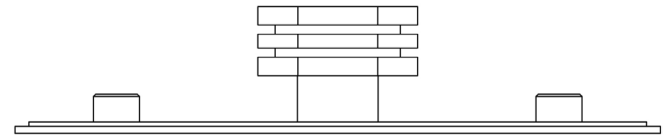

CODE

HOX-330-6090

DESCRIPTION

Nile Cabinet Knob
Stepped Backplate

STANDARDS

PRODUCT SPECIFICATION

- Matt lacquered solid brass
- 96mm centres
- Available in Ø40mm
- Matching cupboard handles available
- *We strongly recommend requesting a sample before committing to any cutting or drilling*