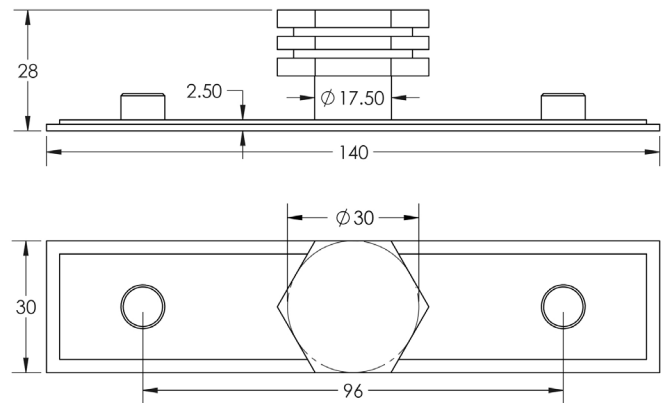

CODE

HOX-330-6090

DESCRIPTION

Nile Cabinet Knob
Stepped Backplate

STANDARDS

PRODUCT SPECIFICATION

- Matt lacquered solid brass
- 96mm centres
- Available in Ø40mm
- Matching cupboard handles available
- *We strongly recommend requesting a sample before committing to any cutting or drilling*

TECHNICAL DRAWING

FINISHES

CODE

	Antique Brass	HOX-330AB-6090AB
	Dark Bronze	HOX-330DB-6090DB
	Matt Black	HOX-330MB-6090MB
	Polished Nickel	HOX-330PN-6090PN
	Satin Brass	HOX-330SB-6090SB
	Satin Nickel	HOX-330SN-6090SN