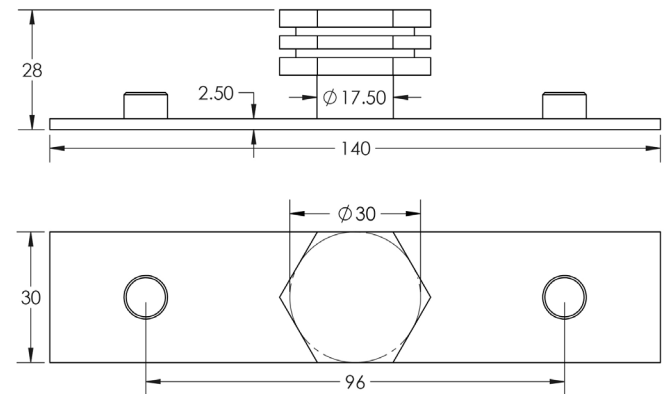

CODE

HOX-330-5090

DESCRIPTION

Nile Cabinet Knob
Plain Backplate

STANDARDS

PRODUCT SPECIFICATION

- Matt lacquered solid brass
- 96mm centres
- Available in Ø40mm
- Matching cupboard handles available
- *We strongly recommend requesting a sample before committing to any cutting or drilling*

TECHNICAL DRAWING

FINISHES

CODE

	Antique Brass	HOX-330AB-5090AB
	Dark Bronze	HOX-330DB-5090DB
	Matt Black	HOX-330MB-5090MB
	Polished Nickel	HOX-330PN-5090PN
	Satin Brass	HOX-330SB-5090SB
	Satin Nickel	HOX-330SN-5090SN