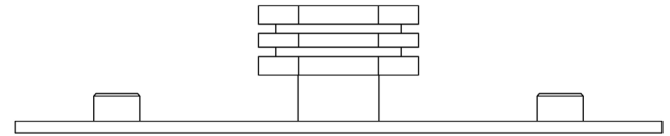

CODE

HOX-330-5090

DESCRIPTION

Nile Cabinet Knob
Plain Backplate

STANDARDS

PRODUCT SPECIFICATION

- Matt lacquered solid brass
- 96mm centres
- Available in Ø40mm
- Matching cupboard handles available
- *We strongly recommend requesting a sample before committing to any cutting or drilling*