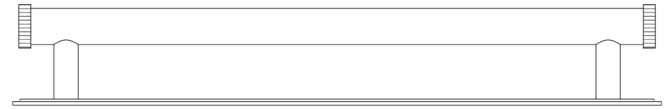

CODE

HOX-260-6060

DESCRIPTION

Thaxted Cabinet Handle
Stepped Backplate

STANDARDS

PRODUCT SPECIFICATION

- Matt lacquered solid brass
- 224mm centres
- Available in 96mm centres
- Matching cupboard knobs available

TECHNICAL DRAWING

FINISHES

CODE

	Antique Brass	HOX-260AB-6060AB
	Dark Bronze	HOX-260DB-6060DB
	Matt Black	HOX-260MB-6060MB
	Polished Nickel	HOX-260PN-6060PN
	Satin Brass	HOX-260SB-6060SB
	Satin Nickel	HOX-260SN-6060SN