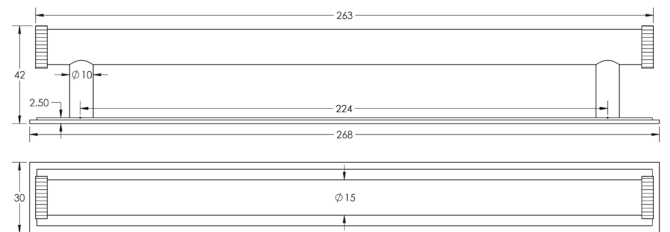

CODE

HOX-260-6060

DESCRIPTION

Thaxted Cabinet Handle
Stepped Backplate

STANDARDS

PRODUCT SPECIFICATION

- Matt lacquered solid brass
- 224mm centres
- Available in 96mm centres
- Matching cupboard knobs available

TECHNICAL DRAWING

FINISHES

CODE

	Antique Brass	HOX-260AB-6060AB
	Dark Bronze	HOX-260DB-6060DB
	Matt Black	HOX-260MB-6060MB
	Polished Nickel	HOX-260PN-6060PN
	Satin Brass	HOX-260SB-6060SB
	Satin Nickel	HOX-260SN-6060SN