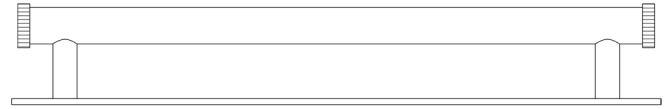

CODE

HOX-260-5060

DESCRIPTION

Thaxted Cabinet Handle
Plain Backplate

STANDARDS

PRODUCT SPECIFICATION

- Matt lacquered solid brass
- 224mm centres
- Available in 96mm centres
- Matching cupboard knobs available

TECHNICAL DRAWING

FINISHES

CODE

	Antique Brass	HOX-260AB-5060AB
	Dark Bronze	HOX-260DB-5060DB
	Matt Black	HOX-260MB-5060MB
	Polished Nickel	HOX-260PN-5060PN
	Satin Brass	HOX-260SB-5060SB
	Satin Nickel	HOX-260SN-5060SN