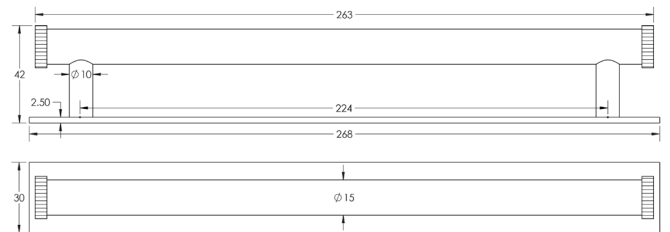

CODE

HOX-260-5060

DESCRIPTION

Thaxted Cabinet Handle
Plain Backplate

STANDARDS

PRODUCT SPECIFICATION

- Matt lacquered solid brass
- 224mm centres
- Available in 96mm centres
- Matching cupboard knobs available

TECHNICAL DRAWING

FINISHES

CODE

	Antique Brass	HOX-260AB-5060AB
	Dark Bronze	HOX-260DB-5060DB
	Matt Black	HOX-260MB-5060MB
	Polished Nickel	HOX-260PN-5060PN
	Satin Brass	HOX-260SB-5060SB
	Satin Nickel	HOX-260SN-5060SN