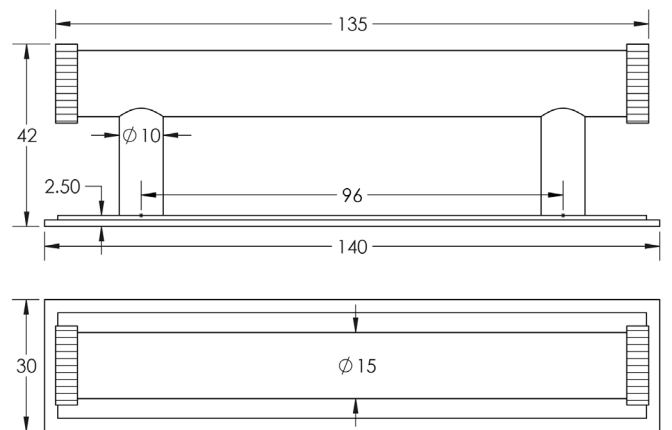

TECHNICAL DRAWING

FINISHES

CODE

	Antique Brass	HOX-250AB-6050AB
	Dark Bronze	HOX-250DB-6050DB
	Matt Black	HOX-250MB-6050MB
	Polished Nickel	HOX-250PN-6050PN
	Satin Brass	HOX-250SB-6050SB
	Satin Nickel	HOX-250SN-6050SN