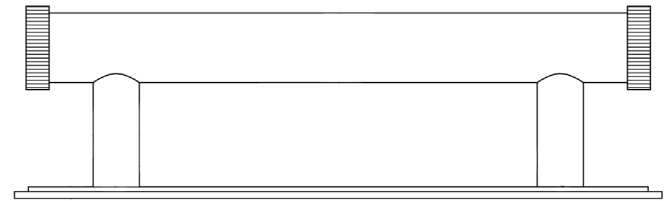

### DESCRIPTION

Thaxted Cabinet Handle  
Stepped Backplate

### PRODUCT SPECIFICATION

- Matt lacquered solid brass
- 96mm centres
- Available in 224mm centres
- Matching cupboard knobs available
- *We strongly recommend requesting a sample before committing to any cutting or drilling*