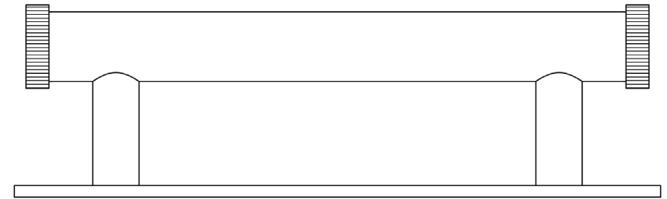

CODE

HOX-250-5050

DESCRIPTION

Thaxted Cabinet Handle
Plain Backplate

STANDARDS

PRODUCT SPECIFICATION

- Matt lacquered solid brass
- 96mm centres
- Available in 224mm centres
- Matching cupboard knobs available
- *We strongly recommend requesting a sample before committing to any cutting or drilling*

TECHNICAL DRAWING

FINISHES

CODE

	Antique Brass	HOX-250AB-5050AB
	Dark Bronze	HOX-250DB-5050DB
	Matt Black	HOX-250MB-5050MB
	Polished Nickel	HOX-250PN-5050PN
	Satin Brass	HOX-250SB-5050SB
	Satin Nickel	HOX-250SN-5050SN