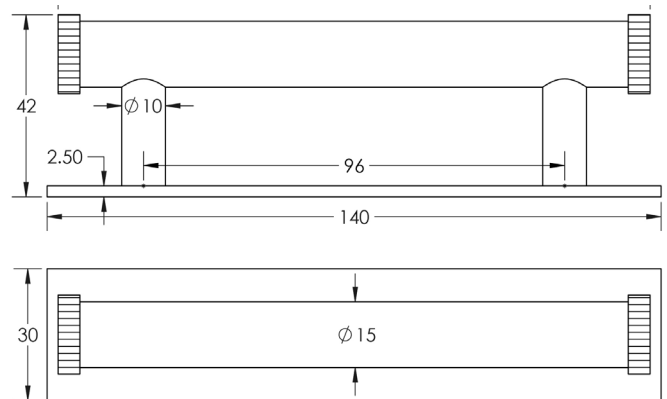

CODE

HOX-250-5050

DESCRIPTION

Thaxted Cabinet Handle
Plain Backplate

STANDARDS

PRODUCT SPECIFICATION

- Matt lacquered solid brass
- 96mm centres
- Available in 224mm centres
- Matching cupboard knobs available
- *We strongly recommend requesting a sample before committing to any cutting or drilling*

TECHNICAL DRAWING

FINISHES

CODE

	Antique Brass	HOX-250AB-5050AB
	Dark Bronze	HOX-250DB-5050DB
	Matt Black	HOX-250MB-5050MB
	Polished Nickel	HOX-250PN-5050PN
	Satin Brass	HOX-250SB-5050SB
	Satin Nickel	HOX-250SN-5050SN