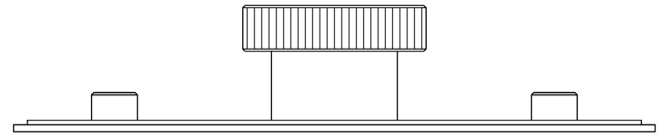

CODE

HOX-240-6090

DESCRIPTION

Thaxted Cabinet Knob
Stepped Backplate

STANDARDS

PRODUCT SPECIFICATION

- Matt lacquered solid brass
- 96mm centres
- Available in Ø30mm
- Matching cupboard handles available
- *We strongly recommend requesting a sample before committing to any cutting or drilling*

FINISHES

- Antique Brass
- Dark Bronze
- Matt Black
- Polished Nickel
- Satin Brass
- Satin Nickel

CODE

HOX-240AB-6090AB
HOX-240DB-6090DB
HOX-240MB-6090MB
HOX-240PN-6090PN
HOX-240SB-6090SB
HOX-240SN-6090SN