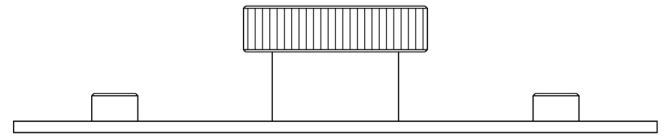

CODE

HOX-240-5090

DESCRIPTION

Thaxted Cabinet Knob
Plain Backplate

STANDARDS

PRODUCT SPECIFICATION

- Matt lacquered solid brass
- 96mm centres
- Available in Ø30mm
- Matching cupboard handles available
- *We strongly recommend requesting a sample before committing to any cutting or drilling*

FINISHES

- Antique Brass
- Dark Bronze
- Matt Black
- Polished Nickel
- Satin Brass
- Satin Nickel

CODE

HOX-240AB-5090AB
HOX-240DB-5090DB
HOX-240MB-5090MB
HOX-240PN-5090PN
HOX-240SB-5090SB
HOX-240SN-5090SN