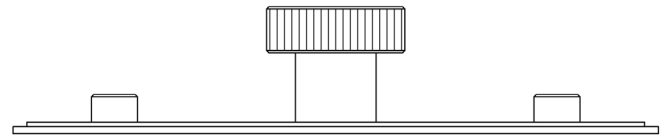

CODE

HOX-230-6090

DESCRIPTION

Thaxted Cabinet Knob
Stepped Backplate

STANDARDS

PRODUCT SPECIFICATION

- Matt lacquered solid brass
- 96mm centres
- Available in Ø40mm
- Matching cupboard handles available
- *We strongly recommend requesting a sample before committing to any cutting or drilling*

FINISHES

- Antique Brass
- Dark Bronze
- Matt Black
- Polished Nickel
- Satin Brass
- Satin Nickel

CODE

HOX-230AB-6090AB
HOX-230DB-6090DB
HOX-230MB-6090MB
HOX-230PN-6090PN
HOX-230SB-6090SB
HOX-230SN-6090SN