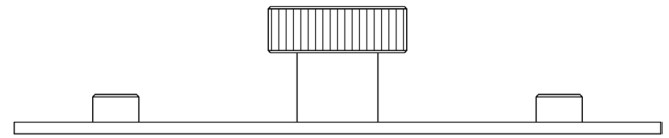

CODE

HOX-230-5090

DESCRIPTION

Thaxted Cabinet Knob
Plain Backplate

STANDARDS

PRODUCT SPECIFICATION

- Matt lacquered solid brass
- 96mm centres
- Available in Ø40mm
- Matching cupboard handles available
- *We strongly recommend requesting a sample before committing to any cutting or drilling*

FINISHES

- Antique Brass
- Dark Bronze
- Matt Black
- Polished Nickel
- Satin Brass
- Satin Nickel

CODE

HOX-230AB-5090AB
HOX-230DB-5090DB
HOX-230MB-5090MB
HOX-230PN-5090PN
HOX-230SB-5090SB
HOX-230SN-5090SN