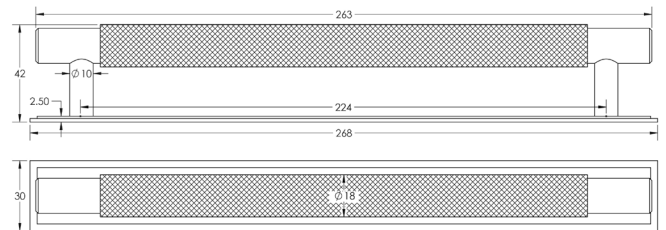

CODE

HOX-2060-6060

DESCRIPTION

Taplow Cabinet Handle
Stepped Backplate

STANDARDS

PRODUCT SPECIFICATION

- Matt lacquered solid brass
- 224mm centres
- Available in 96mm centres
- Matching cupboard knobs available

TECHNICAL DRAWING

FINISHES

CODE

	Antique Brass	HOX-2060AB-6060AB
	Dark Bronze	HOX-2060DB-6060DB
	Matt Black	HOX-2060MB-6060MB
	Polished Nickel	HOX-2060PN-6060PN
	Satin Brass	HOX-2060SB-6060SB
	Satin Nickel	HOX-2060SN-6060SN