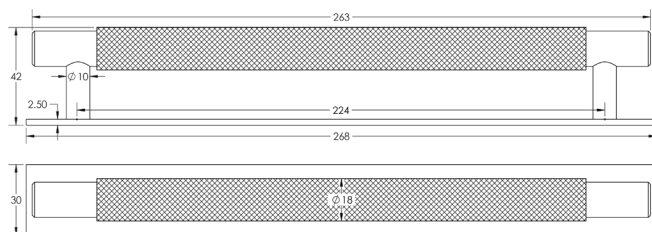

TECHNICAL DRAWING

FINISHES

CODE

	Antique Brass	HOX-2060AB-5060AB
	Dark Bronze	HOX-2060DB-5060DB
	Matt Black	HOX-2060MB-5060MB
	Polished Nickel	HOX-2060PN-5060PN
	Satin Brass	HOX-2060SB-5060SB
	Satin Nickel	HOX-2060SN-5060SN