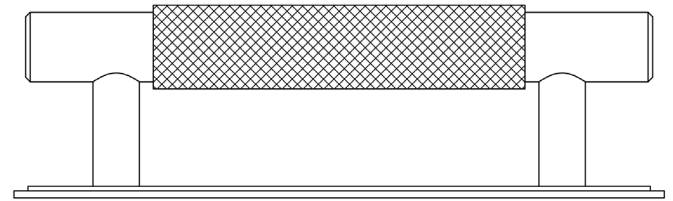

CODE

HOX-2050-6050

DESCRIPTION

Taplow Cabinet Handle
Stepped Backplate

STANDARDS

PRODUCT SPECIFICATION

- Matt lacquered solid brass
- 96mm centres
- Available in 224mm centres
- Matching cupboard knobs available
- *We strongly recommend requesting a sample before committing to any cutting or drilling*

TECHNICAL DRAWING

FINISHES

CODE

	Antique Brass	HOX-2050AB-6050AB
	Dark Bronze	HOX-2050DB-6050DB
	Matt Black	HOX-2050MB-6050MB
	Polished Nickel	HOX-2050PN-6050PN
	Satin Brass	HOX-2050SB-6050SB
	Satin Nickel	HOX-2050SN-6050SN