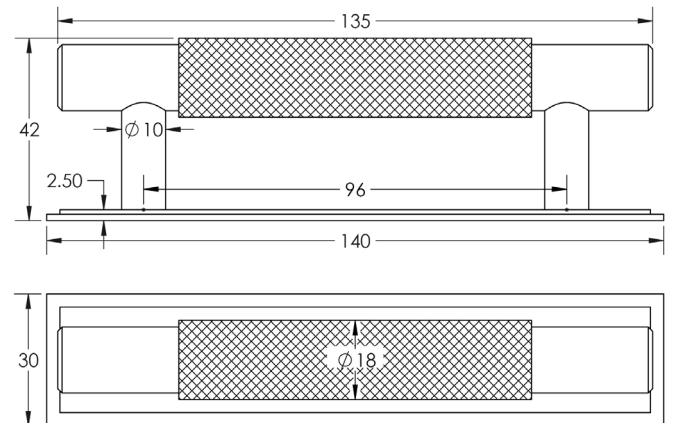

CODE

HOX-2050-6050

DESCRIPTION

Taplow Cabinet Handle
Stepped Backplate

STANDARDS

PRODUCT SPECIFICATION

- Matt lacquered solid brass
- 96mm centres
- Available in 224mm centres
- Matching cupboard knobs available
- *We strongly recommend requesting a sample before committing to any cutting or drilling*

TECHNICAL DRAWING

FINISHES

CODE

	Antique Brass	HOX-2050AB-6050AB
	Dark Bronze	HOX-2050DB-6050DB
	Matt Black	HOX-2050MB-6050MB
	Polished Nickel	HOX-2050PN-6050PN
	Satin Brass	HOX-2050SB-6050SB
	Satin Nickel	HOX-2050SN-6050SN