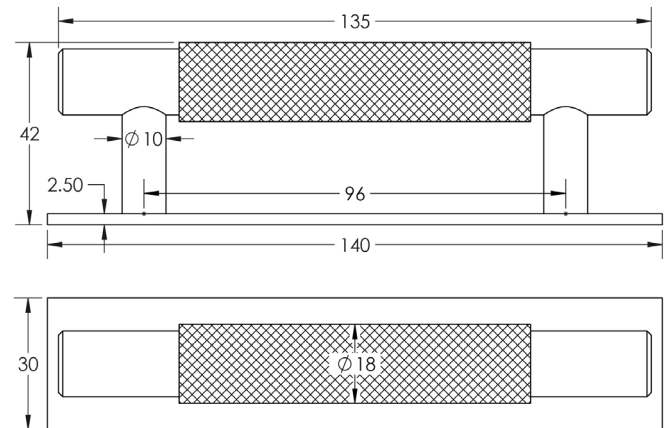

TECHNICAL DRAWING

FINISHES

CODE

	Antique Brass	HOX-2050AB-5050AB
	Dark Bronze	HOX-2050DB-5050DB
	Matt Black	HOX-2050MB-5050MB
	Polished Nickel	HOX-2050PN-5050PN
	Satin Brass	HOX-2050SB-5050SB
	Satin Nickel	HOX-450SN-5050SN