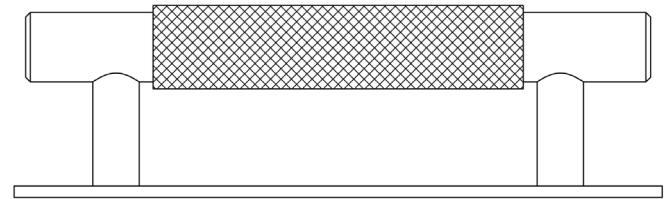

### DESCRIPTION

Sturt Cabinet Handle  
Plain Backplate

### PRODUCT SPECIFICATION

- Matt lacquered solid brass
- 96mm centres
- Available in 224mm centres
- Matching cupboard knobs available
- *We strongly recommend requesting a sample before committing to any cutting or drilling*