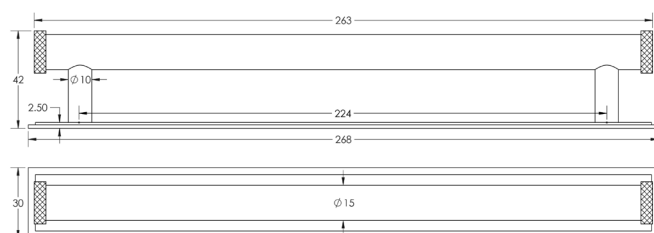

TECHNICAL DRAWING

FINISHES

CODE

	Antique Brass	HOX-160AB-6060AB
	Dark Bronze	HOX-160DB-6060DB
	Matt Black	HOX-160MB-6060MB
	Polished Nickel	HOX-160PN-6060PN
	Satin Brass	HOX-160SB-6060SB
	Satin Nickel	HOX-160SN-6060SN