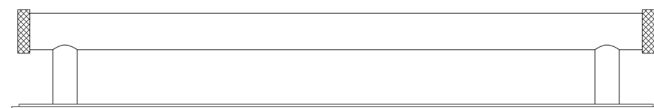

### DESCRIPTION

Wenlock Cabinet Handle  
Stepped Backplate

### PRODUCT SPECIFICATION

- Matt lacquered solid brass
- 224mm centres
- Available in 96mm centres
- Matching cupboard knobs available