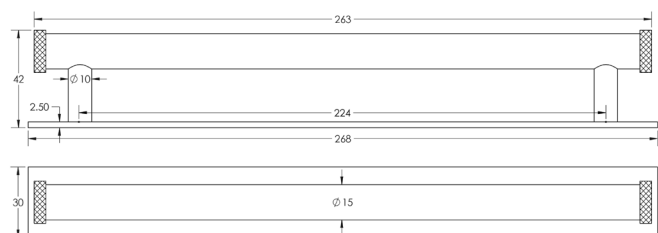

CODE

HOX-160-5060

DESCRIPTION

Wenlock Cabinet Handle
Plain Backplate

STANDARDS

PRODUCT SPECIFICATION

- Matt lacquered solid brass
- 224mm centres
- Available in 96mm centres
- Matching cupboard knobs available

TECHNICAL DRAWING

FINISHES

CODE

	Antique Brass	HOX-160AB-5060AB
	Dark Bronze	HOX-160DB-5060DB
	Matt Black	HOX-160MB-5060MB
	Polished Nickel	HOX-160PN-5060PN
	Satin Brass	HOX-160SB-5060SB
	Satin Nickel	HOX-160SN-5060SN