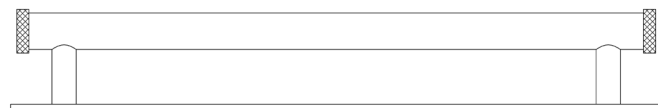

CODE

HOX-160-5060

DESCRIPTION

Wenlock Cabinet Handle
Plain Backplate

STANDARDS

PRODUCT SPECIFICATION

- Matt lacquered solid brass
- 224mm centres
- Available in 96mm centres
- Matching cupboard knobs available

TECHNICAL DRAWING

FINISHES

CODE

	Antique Brass	HOX-160AB-5060AB
	Dark Bronze	HOX-160DB-5060DB
	Matt Black	HOX-160MB-5060MB
	Polished Nickel	HOX-160PN-5060PN
	Satin Brass	HOX-160SB-5060SB
	Satin Nickel	HOX-160SN-5060SN