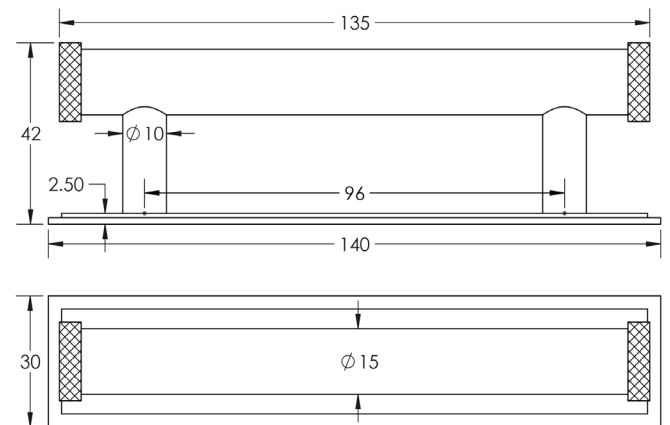

TECHNICAL DRAWING

FINISHES

CODE

	Antique Brass	HOX-150AB-6050AB
	Dark Bronze	HOX-150DB-6050DB
	Matt Black	HOX-150MB-6050MB
	Polished Nickel	HOX-150PN-6050PN
	Satin Brass	HOX-150SB-6050SB
	Satin Nickel	HOX-150SN-6050SN