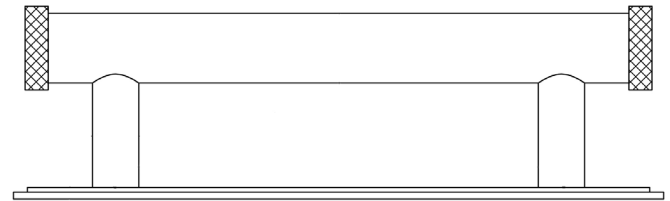

CODE

HOX-150-6050

DESCRIPTION

Wenlock Cabinet Handle
Stepped Backplate

STANDARDS

PRODUCT SPECIFICATION

- Matt lacquered solid brass
- 96mm centres
- Available in 224mm centres
- Matching cupboard knobs available
- *We strongly recommend requesting a sample before committing to any cutting or drilling*

TECHNICAL DRAWING

FINISHES

CODE

| | | |
|--|-----------------|------------------|
|  | Antique Brass | HOX-150AB-6050AB |
|  | Dark Bronze | HOX-150DB-6050DB |
|  | Matt Black | HOX-150MB-6050MB |
|  | Polished Nickel | HOX-150PN-6050PN |
|  | Satin Brass | HOX-150SB-6050SB |
|  | Satin Nickel | HOX-150SN-6050SN |