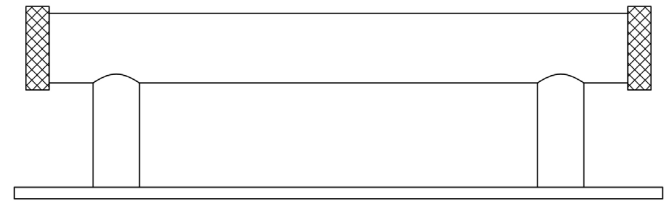

CODE

HOX-150-5050

DESCRIPTION

Wenlock Cabinet Handle
Plain Backplate

STANDARDS

PRODUCT SPECIFICATION

- Matt lacquered solid brass
- 96mm centres
- Available in 224mm centres
- Matching cupboard knobs available
- *We strongly recommend requesting a sample before committing to any cutting or drilling*

TECHNICAL DRAWING

FINISHES

CODE

	Antique Brass	HOX-150AB-5050AB
	Dark Bronze	HOX-150DB-5050DB
	Matt Black	HOX-150MB-5050MB
	Polished Nickel	HOX-150PN-5050PN
	Satin Brass	HOX-150SB-5050SB
	Satin Nickel	HOX-150SN-5050SN