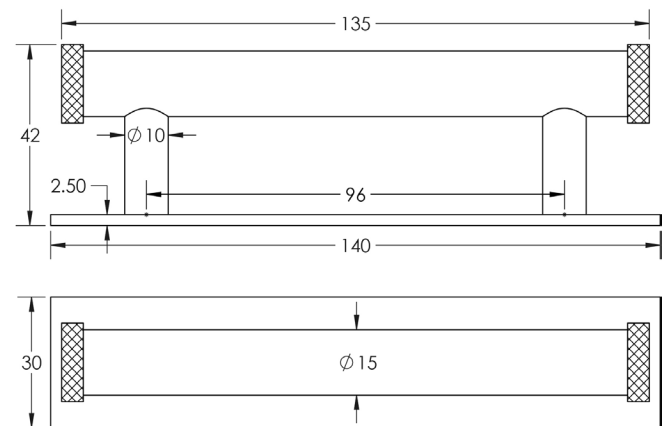

CODE

HOX-150-5050

DESCRIPTION

Wenlock Cabinet Handle
Plain Backplate

STANDARDS

PRODUCT SPECIFICATION

- Matt lacquered solid brass
- 96mm centres
- Available in 224mm centres
- Matching cupboard knobs available
- *We strongly recommend requesting a sample before committing to any cutting or drilling*

TECHNICAL DRAWING

FINISHES

CODE

	Antique Brass	HOX-150AB-5050AB
	Dark Bronze	HOX-150DB-5050DB
	Matt Black	HOX-150MB-5050MB
	Polished Nickel	HOX-150PN-5050PN
	Satin Brass	HOX-150SB-5050SB
	Satin Nickel	HOX-150SN-5050SN