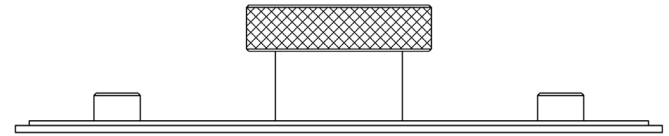

CODE

HOX-140-6090

DESCRIPTION

Wenlock Cabinet Knob
Stepped Backplate

STANDARDS

PRODUCT SPECIFICATION

- Matt lacquered solid brass
- 96mm centres
- Available in Ø30mm
- Matching cupboard handles available
- *We strongly recommend requesting a sample before committing to any cutting or drilling*