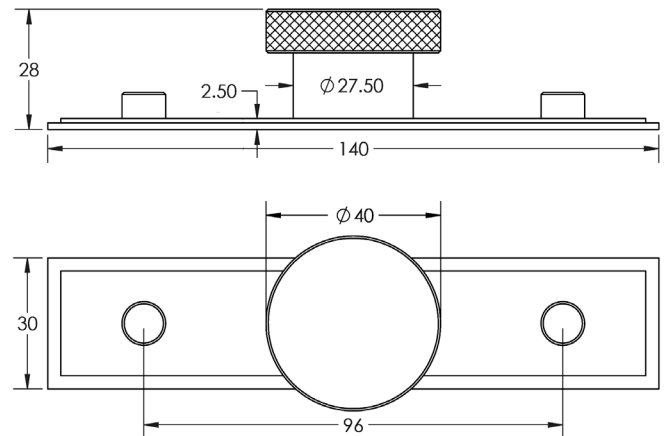

CODE

HOX-140-6090

DESCRIPTION

Wenlock Cabinet Knob
Stepped Backplate

STANDARDS

PRODUCT SPECIFICATION

- Matt lacquered solid brass
- 96mm centres
- Available in Ø30mm
- Matching cupboard handles available
- *We strongly recommend requesting a sample before committing to any cutting or drilling*

TECHNICAL DRAWING

FINISHES

CODE

	Antique Brass	HOX-140AB-6090AB
	Dark Bronze	HOX-140DB-6090DB
	Matt Black	HOX-140MB-6090MB
	Polished Nickel	HOX-140PN-6090PN
	Satin Brass	HOX-140SB-6090SB
	Satin Nickel	HOX-140SN-6090SN