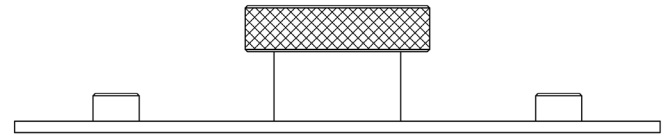

CODE

HOX-140-5090

DESCRIPTION

Wenlock Cabinet Knob
Plain Backplate

STANDARDS

PRODUCT SPECIFICATION

- Matt lacquered solid brass
- 96mm centres
- Available in Ø30mm
- Matching cupboard handles available
- *We strongly recommend requesting a sample before committing to any cutting or drilling*