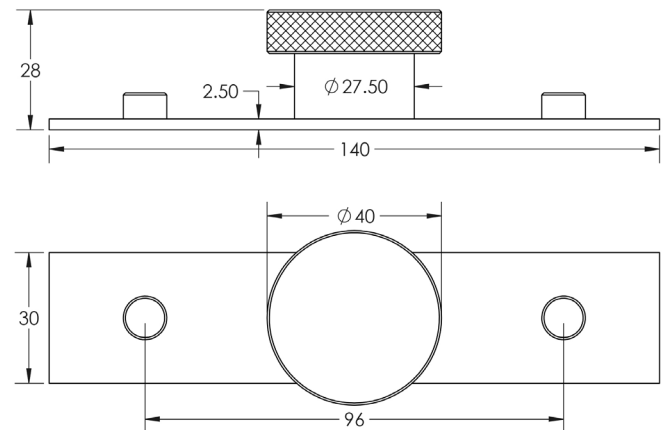

CODE

HOX-140-5090

DESCRIPTION

Wenlock Cabinet Knob
Plain Backplate

STANDARDS

PRODUCT SPECIFICATION

- Matt lacquered solid brass
- 96mm centres
- Available in Ø30mm
- Matching cupboard handles available
- *We strongly recommend requesting a sample before committing to any cutting or drilling*

TECHNICAL DRAWING

FINISHES

CODE

	Antique Brass	HOX-140AB-5090AB
	Dark Bronze	HOX-140DB-5090DB
	Matt Black	HOX-140MB-5090MB
	Polished Nickel	HOX-140PN-5090PN
	Satin Brass	HOX-140SB-5090SB
	Satin Nickel	HOX-140SN-5090SN