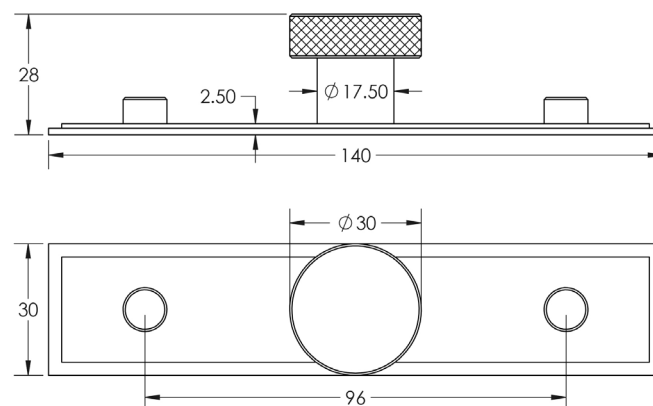

TECHNICAL DRAWING

FINISHES

CODE

Antique Brass	HOX-130AB-6090AB
Dark Bronze	HOX-130DB-6090DB
Matt Black	HOX-130MB-6090MB
Polished Nickel	HOX-130PN-6090PN
Satin Brass	HOX-130SB-6090SB
Satin Nickel	HOX-130SN-6090SN