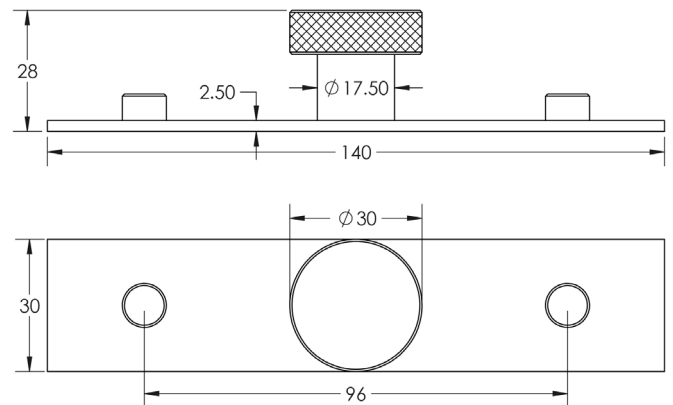

CODE

HOX-130-5090

DESCRIPTION

Wenlock Cabinet Knob
Plain Backplate

STANDARDS

PRODUCT SPECIFICATION

- Matt lacquered solid brass
- 96mm centres
- Available in Ø40mm
- Matching cupboard handles available
- *We strongly recommend requesting a sample before committing to any cutting or drilling*

TECHNICAL DRAWING

FINISHES

CODE

	Antique Brass	HOX-130AB-5090AB
	Dark Bronze	HOX-130DB-5090DB
	Matt Black	HOX-130MB-5090MB
	Polished Nickel	HOX-130PN-5090PN
	Satin Brass	HOX-130SB-5090SB
	Satin Nickel	HOX-130SN-5090SN