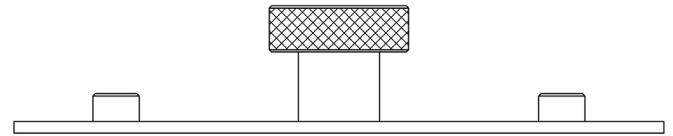

CODE

HOX-130-5090

DESCRIPTION

Wenlock Cabinet Knob
Plain Backplate

STANDARDS

PRODUCT SPECIFICATION

- Matt lacquered solid brass
- 96mm centres
- Available in Ø40mm
- Matching cupboard handles available
- *We strongly recommend requesting a sample before committing to any cutting or drilling*

TECHNICAL DRAWING

FINISHES

CODE

	Antique Brass	HOX-130AB-5090AB
	Dark Bronze	HOX-130DB-5090DB
	Matt Black	HOX-130MB-5090MB
	Polished Nickel	HOX-130PN-5090PN
	Satin Brass	HOX-130SB-5090SB
	Satin Nickel	HOX-130SN-5090SN