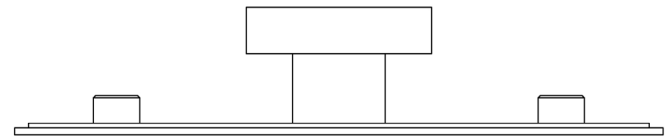

CODE

HOX-1140-6090

DESCRIPTION

Murray Cabinet Knob
Stepped Backplate

STANDARDS

PRODUCT SPECIFICATION

- Matt lacquered solid brass
- 96mm centres
- Available in Ø30mm
- Matching cupboard handles available
- *We strongly recommend requesting a sample before committing to any cutting or drilling*