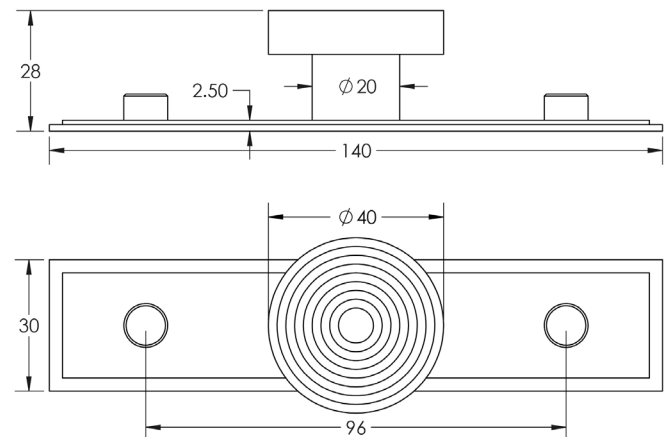

CODE

HOX-1140-6090

DESCRIPTION

Murray Cabinet Knob
Stepped Backplate

STANDARDS

PRODUCT SPECIFICATION

- Matt lacquered solid brass
- 96mm centres
- Available in Ø30mm
- Matching cupboard handles available
- *We strongly recommend requesting a sample before committing to any cutting or drilling*

TECHNICAL DRAWING

FINISHES

CODE

	Antique Brass	HOX-1140AB-6090AB
	Dark Bronze	HOX-1140DB-6090DB
	Matt Black	HOX-1140MB-6090MB
	Polished Nickel	HOX-1140PN-6090PN
	Satin Brass	HOX-1140SB-6090SB
	Satin Nickel	HOX-1140SN-6090SN