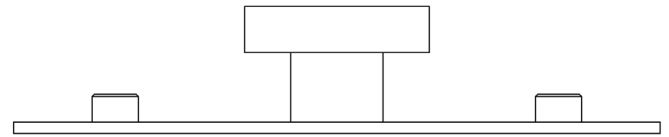

CODE

HOX-1140-5090

DESCRIPTION

Murray Cabinet Knob
Plain Backplate

STANDARDS

PRODUCT SPECIFICATION

- Matt lacquered solid brass
- 96mm centres
- Available in Ø30mm
- Matching cupboard handles available
- *We strongly recommend requesting a sample before committing to any cutting or drilling*

FINISHES

- Antique Brass
- Dark Bronze
- Matt Black
- Polished Nickel
- Satin Brass
- Satin Nickel

CODE

HOX-1140AB-5090AB
HOX-1140DB-5090DB
HOX-1140MB-5090MB
HOX-1140PN-5090PN
HOX-1140SB-5090SB
HOX-1140SN-5090SN