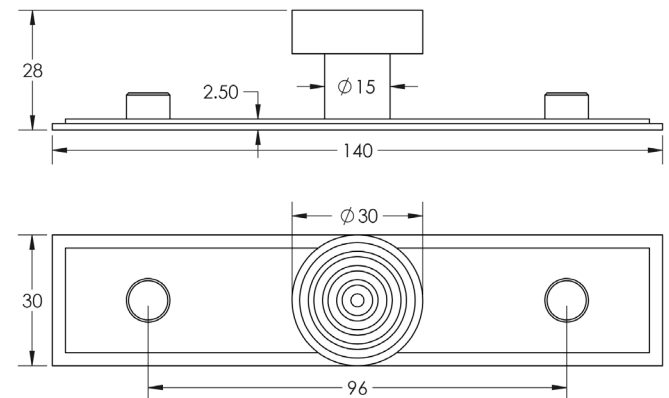

CODE

HOX-1130-6090

DESCRIPTION

Murray Cabinet Knob
Stepped Backplate

STANDARDS

PRODUCT SPECIFICATION

- Matt lacquered solid brass
- 96mm centres
- Available in Ø40mm
- *We strongly recommend requesting a sample before committing to any cutting or drilling*

TECHNICAL DRAWING

FINISHES

CODE

	Antique Brass	HOX-1130AB-6090AB
	Dark Bronze	HOX-1130DB-6090DB
	Matt Black	HOX-1130MB-6090MB
	Polished Nickel	HOX-1130PN-6090PN
	Satin Brass	HOX-1130SB-6090SB
	Satin Nickel	HOX-1130SN-6090SN