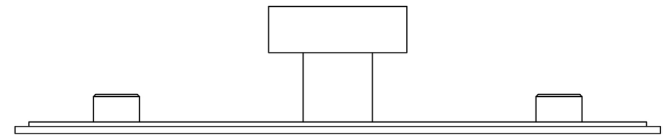

CODE

HOX-1130-6090

DESCRIPTION

Murray Cabinet Knob
Stepped Backplate

STANDARDS

PRODUCT SPECIFICATION

- Matt lacquered solid brass
- 96mm centres
- Available in Ø40mm
- *We strongly recommend requesting a sample before committing to any cutting or drilling*

TECHNICAL DRAWING

FINISHES

CODE

	Antique Brass	HOX-1130AB-6090AB
	Dark Bronze	HOX-1130DB-6090DB
	Matt Black	HOX-1130MB-6090MB
	Polished Nickel	HOX-1130PN-6090PN
	Satin Brass	HOX-1130SB-6090SB
	Satin Nickel	HOX-1130SN-6090SN