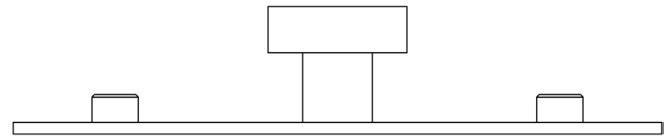

CODE

HOX-1130-5090

DESCRIPTION

Murray Cabinet Knob
Plain Backplate

STANDARDS

PRODUCT SPECIFICATION

- Matt lacquered solid brass
- 96mm centres
- Available in Ø40mm
- Matching cupboard handles available
- *We strongly recommend requesting a sample before committing to any cutting or drilling*

FINISHES

- Antique Brass
- Dark Bronze
- Matt Black
- Polished Nickel
- Satin Brass
- Satin Nickel

CODE

HOX-1130AB-5090AB
HOX-1130DB-5090DB
HOX-1130MB-5090MB
HOX-1130PN-5090PN
HOX-1130SB-5090SB
HOX-1130SN-5090SN