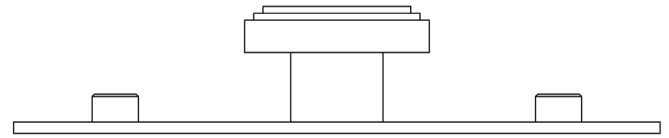

CODE

HOX-1040-5090

DESCRIPTION

Cropley Cabinet Knob
Plain Backplate

STANDARDS

PRODUCT SPECIFICATION

- Matt lacquered solid brass
- 96mm centres
- Available in Ø30mm
- Matching cupboard handles available
- *We strongly recommend requesting a sample before committing to any cutting or drilling*

FINISHES

- Antique Brass
- Dark Bronze
- Matt Black
- Polished Nickel
- Satin Brass
- Satin Nickel

CODE

HOX-1040AB-5090AB
HOX-1040DB-5090DB
HOX-1040MB-5090MB
HOX-1040PN-5090PN
HOX-1040SB-5090SB
HOX-1040SN-5090SN