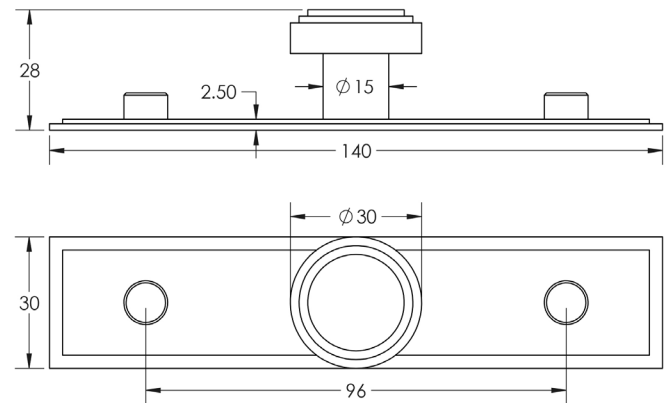

TECHNICAL DRAWING

FINISHES

CODE

	Antique Brass	HOX-1030AB-6090AB
	Dark Bronze	HOX-1030DB-6090DB
	Matt Black	HOX-1030MB-6090MB
	Polished Nickel	HOX-1030PN-6090PN
	Satin Brass	HOX-1030SB-6090SB
	Satin Nickel	HOX-1030SN-6090SN