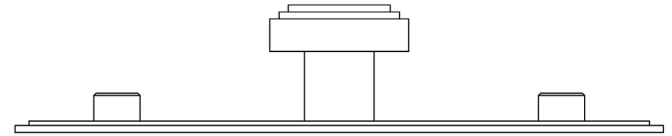

CODE

HOX-1030-6090

DESCRIPTION

Cropley Cabinet Knob
Stepped Backplate

STANDARDS

PRODUCT SPECIFICATION

- Matt lacquered solid brass
- 96mm centres
- Available in Ø40mm
- *We strongly recommend requesting a sample before committing to any cutting or drilling*