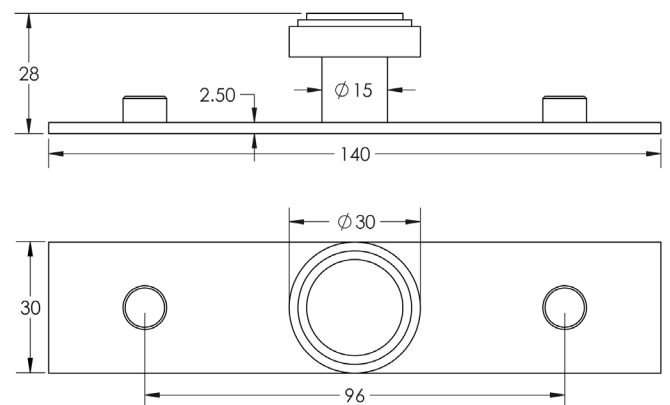

TECHNICAL DRAWING

FINISHES

CODE

	Antique Brass	HOX-1030AB-5090AB
	Dark Bronze	HOX-1030DB-5090DB
	Matt Black	HOX-1030MB-5090MB
	Polished Nickel	HOX-1030PN-5090PN
	Satin Brass	HOX-1030SB-5090SB
	Satin Nickel	HOX-1030SN-5090SN