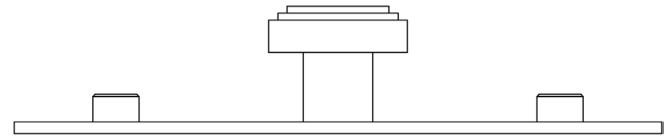

CODE

HOX-1030-5090

DESCRIPTION

Cropley Cabinet Knob
Plain Backplate

STANDARDS

PRODUCT SPECIFICATION

- Matt lacquered solid brass
- 96mm centres
- Available in Ø40mm
- *We strongly recommend requesting a sample before committing to any cutting or drilling*