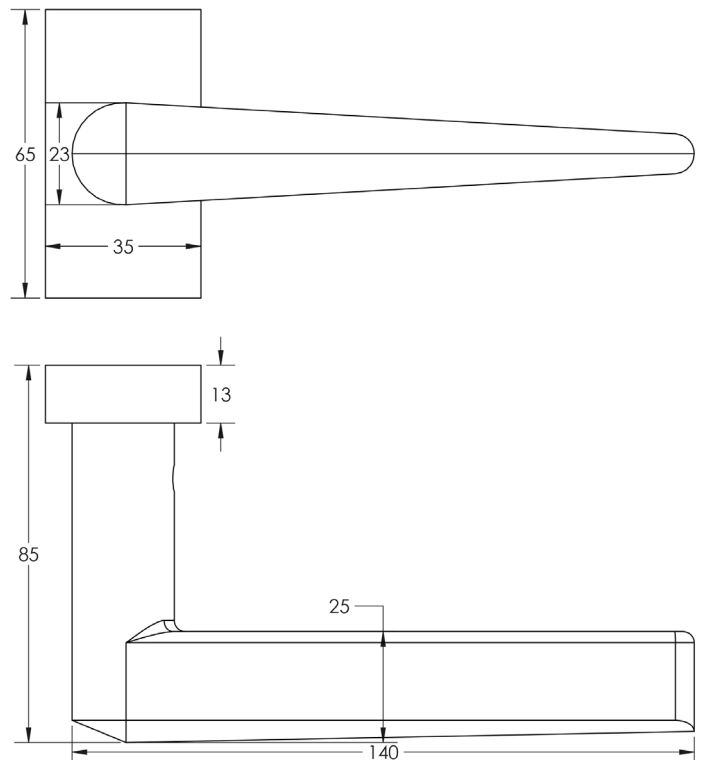

TECHNICAL DRAWING

FINISHES

	Antique Brass	AB
	Dark Bronze	DB
	Matt Black	MB
	Satin Brass	SB
	Satin Stainless Steel	SSS