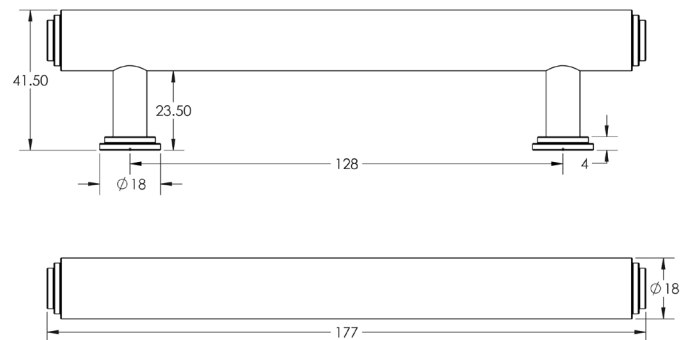

CODE

BUR511

DESCRIPTION

Belgrave Cabinet Handle

STANDARDS

PRODUCT SPECIFICATION

- Matt lacquered solid brass
- Optional roses included
- M4 fixing

TECHNICAL DRAWING