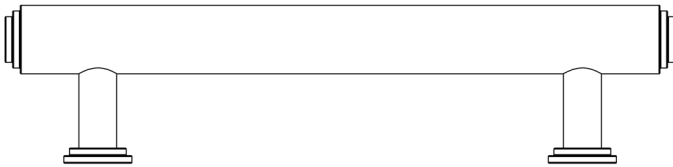

CODE

BUR511

DESCRIPTION

Belgrave Cabinet Handle

STANDARDS

PRODUCT SPECIFICATION

- Matt lacquered solid brass
- Optional roses included
- M4 fixing

TECHNICAL DRAWING