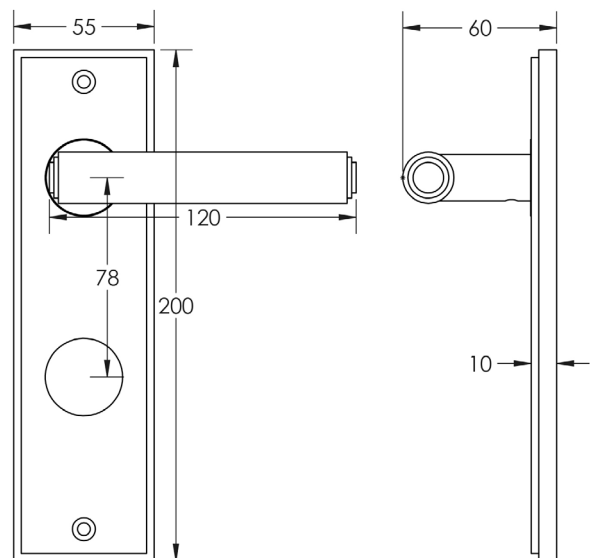

TECHNICAL DRAWING