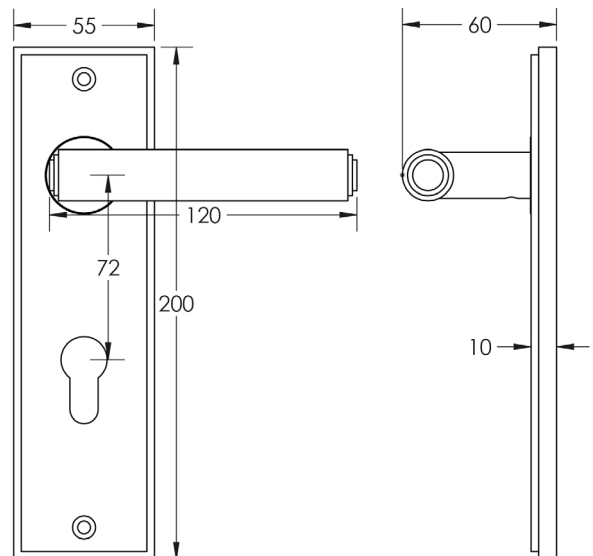

TECHNICAL DRAWING