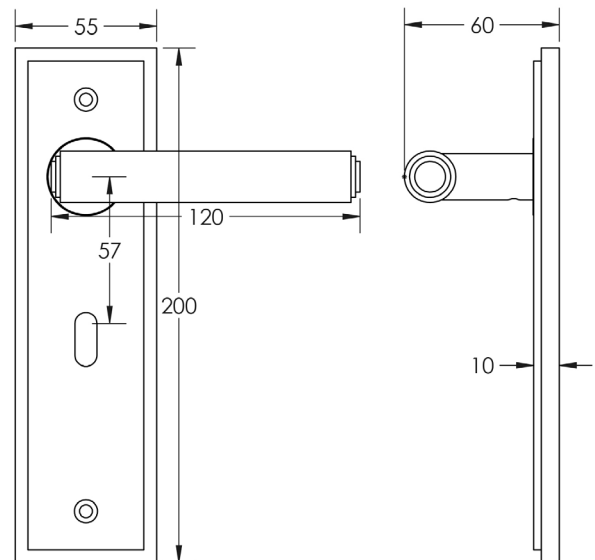

CODE

BUR45KIT9

DESCRIPTION

Lever On Plate

STANDARDS

PRODUCT SPECIFICATION

- 38mm centres
- Sprung
- Lock plate
- Grade 4 corrosion
- Matt lacquered solid brass
- Back to back fixing recommended
- Suitable for doors 35-55mm

TECHNICAL DRAWING

FINISHES

- Antique Brass