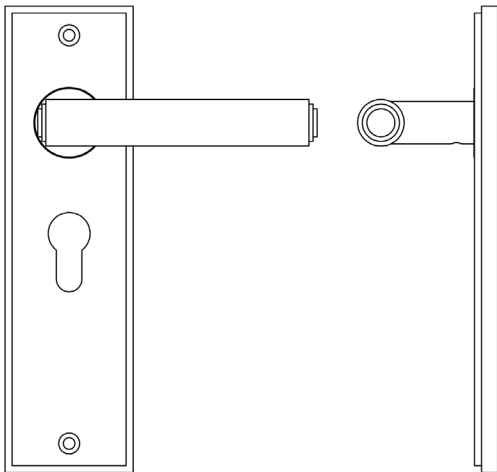

### DESCRIPTION

**Lever On Plate**

### PRODUCT SPECIFICATION

- 38mm centres
- Sprung
- Euro lock plate
- Grade 4 corrosion
- Matt lacquered solid brass
- Back to back fixing recommended
- Suitable for doors 35-55mm