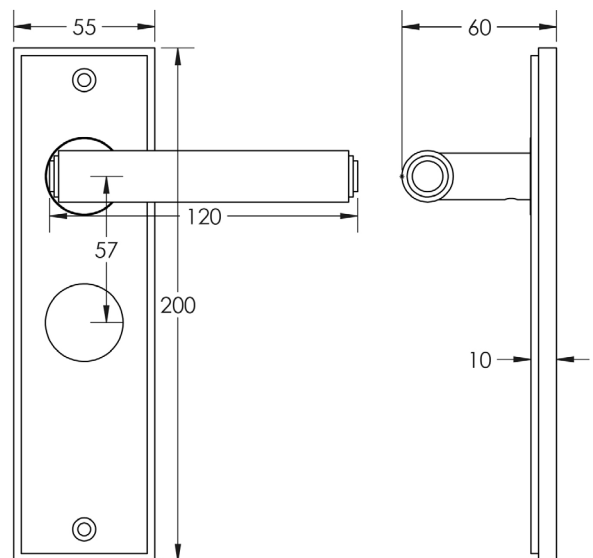

TECHNICAL DRAWING