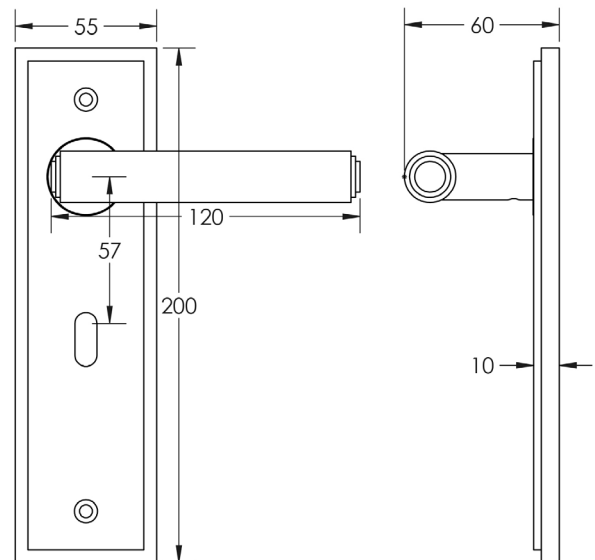

TECHNICAL DRAWING