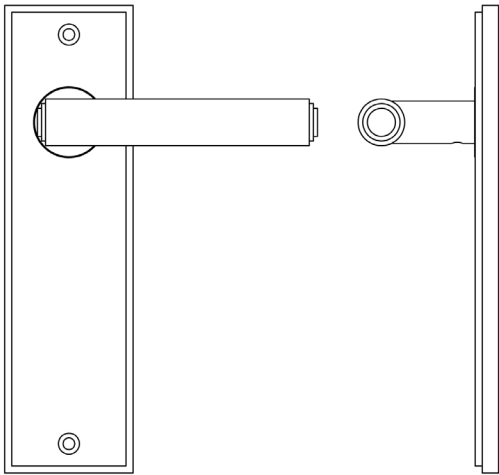

CODE

BUR45KIT86

DESCRIPTION

Lever On Plate

STANDARDS

PRODUCT SPECIFICATION

- 38mm centres
- Sprung
- Latch plate
- Grade 4 corrosion
- Matt lacquered solid brass
- Back to back fixing recommended
- Suitable for doors 35-55mm

TECHNICAL DRAWING

FINISHES

- Dark Bronze