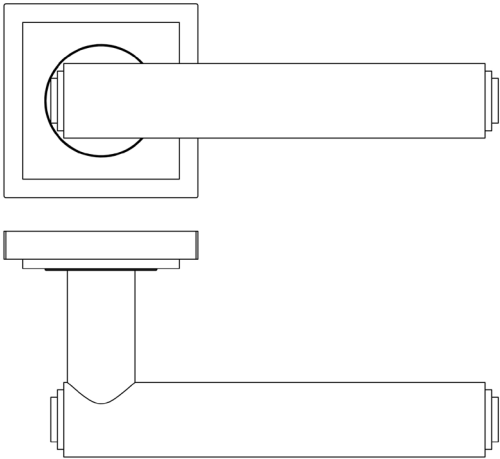

### CODE

**BUR45KIT85**

### DESCRIPTION

**Lever On Rose**

### PRODUCT SPECIFICATION

- 38mm centres
- Sprung
- Square stepped rose
- Grade 4 corrosion
- Matt lacquered solid brass
- Back to back fixing recommended
- Suitable for doors 35-55mm