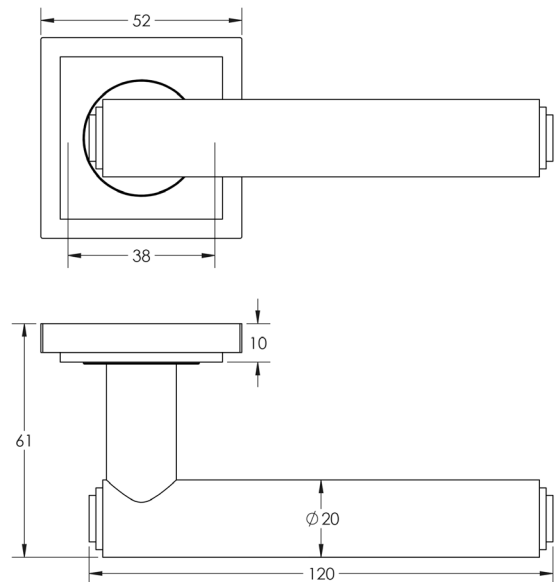

TECHNICAL DRAWING