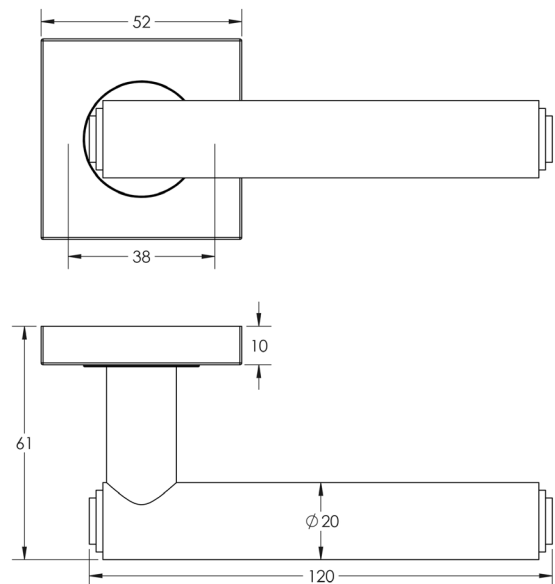

TECHNICAL DRAWING