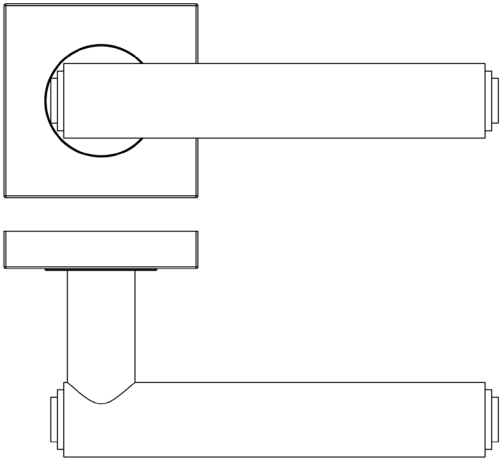

CODE

BUR45KIT84

DESCRIPTION

Lever On Rose

STANDARDS

PRODUCT SPECIFICATION

- 38mm centres
- Sprung
- Square plain rose
- Grade 4 corrosion
- Matt lacquered solid brass
- Back to back fixing recommended
- Suitable for doors 35-55mm