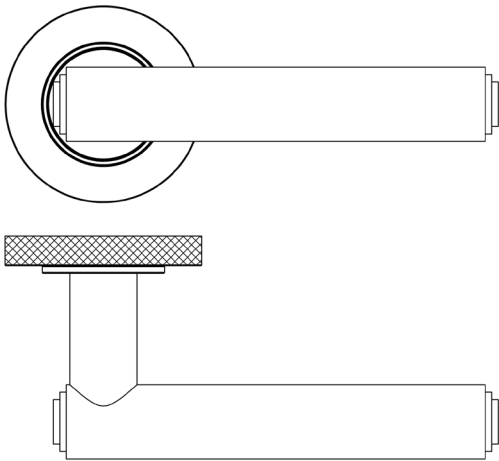

CODE

BUR45KIT83

DESCRIPTION

Lever On Rose

STANDARDS

PRODUCT SPECIFICATION

- 38mm centres
- Sprung
- Knurled rose
- Grade 4 corrosion
- Matt lacquered solid brass
- Back to back fixing recommended
- Suitable for doors 35-55mm

TECHNICAL DRAWING

FINISHES

- Dark Bronze